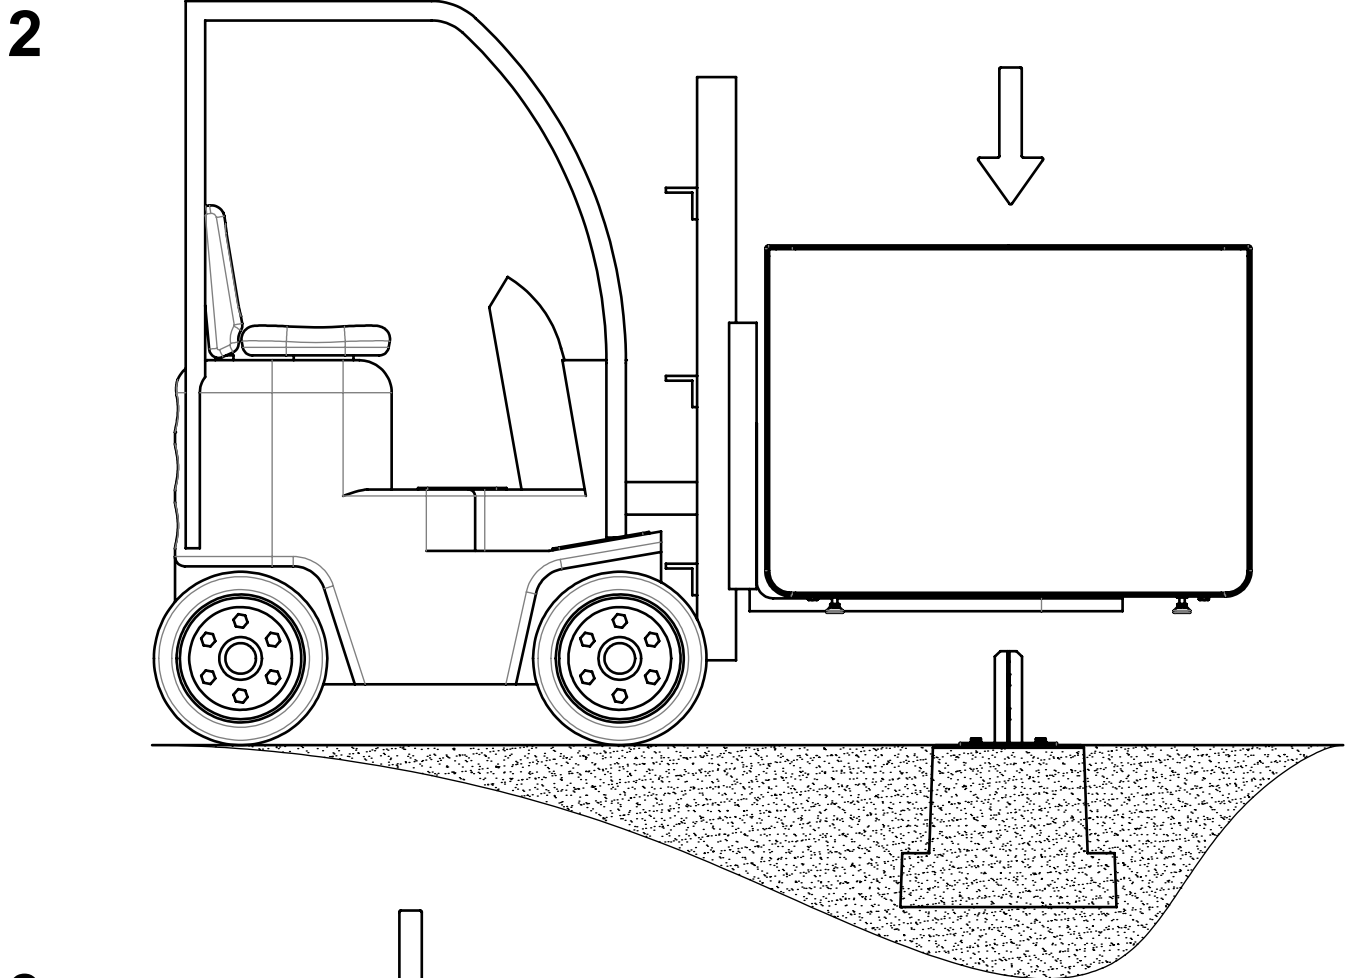

Reposa Planter

Item	Name	Qty.	Remark
1	Ground pin Etna	1	-
2	Concrete foot with 4 M10-tube inserts	1	4 thread bushes M10x60
3	Washer	4	DIN 125 - M10
4	hex bolt	4	DIN 933 - M10x35

Item	Name	Qty.	Remark
1	Bag 500L	1	-
7	CIRC Planter - Assembly 900	1	-

1

Item	Name	Qty.	Remark
1	Bag 250L	1	-
2	Ground pin Etna	1	-
3	Concrete foot with 4 M10-tube inserts	1	4 thread bushes M10x60
4	Washer	4	DIN 125 - M10
5	hex bolt	4	DIN 933 - M10x35
6	CIRC Planter - Assembly 600	1	-