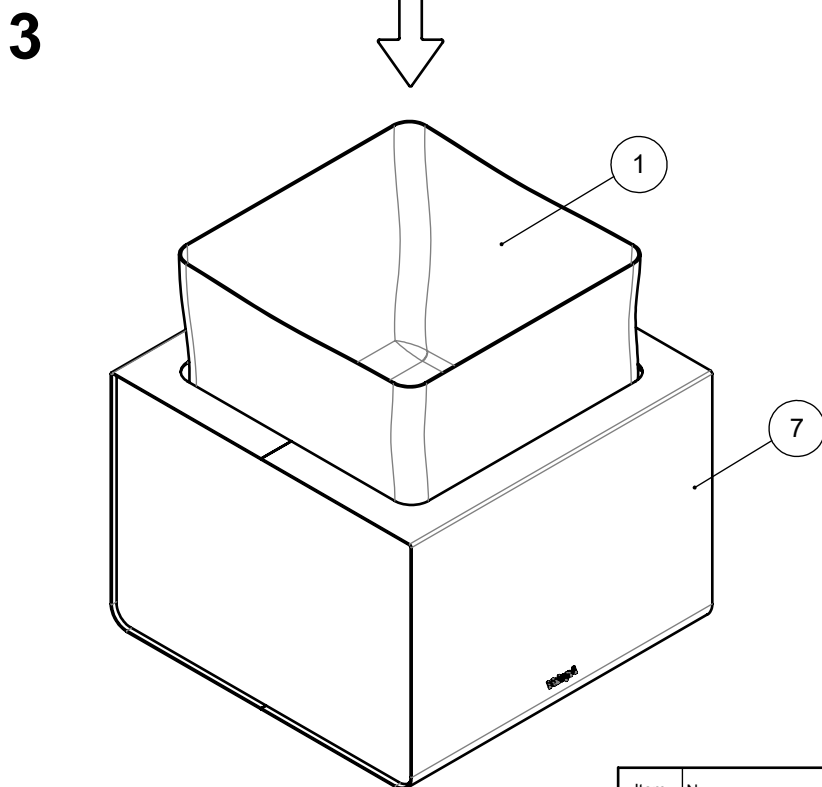

Reposa Planter

Item	Name	Qty.	Remark
1	Ground pin Etna	1	-
2	Concrete foot with 4 M10-tube inserts	1	4 thread bushes M10x60
3	Washer	4	DIN 125 - M10
4	hex bolt	4	DIN 933 - M10x35

Item	Name	Qty.	Remark
1	Bag 500L	1	-
7	CIRC Planter - Assembly 900	1	-

1

Item	Name	Qty.	Remark
1	Bag 250L	1	-
2	Ground pin Etna	1	-
3	Concrete foot with 4 M10-tube inserts	1	4 thread bushes M10x60
4	Washer	4	DIN 125 - M10
5	hex bolt	4	DIN 933 - M10x35
6	CIRC Planter - Assembly 600	1	-