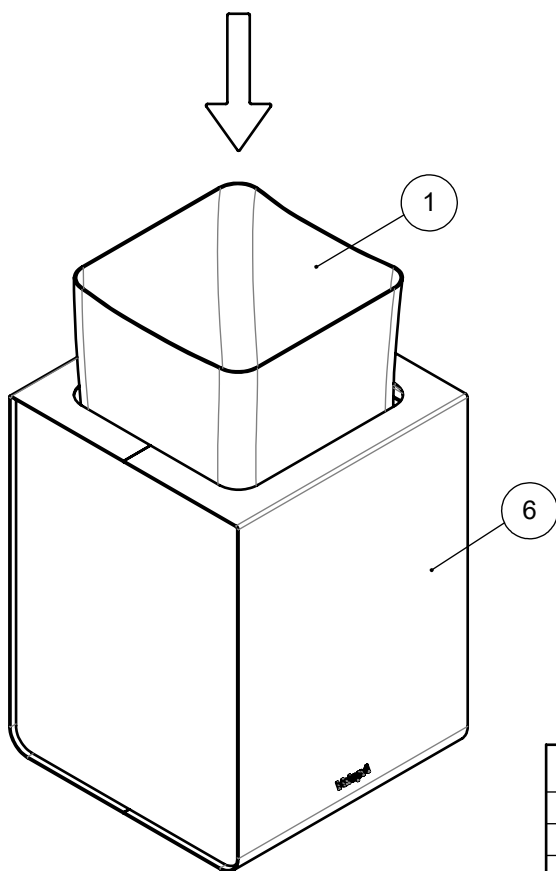

Reposa Planter

Item	Name	Qty.	Remark
1	Ground pin Etna	1	-
2	Concrete foot with 4 M10-tube inserts	1	4 thread bushes M10x60
3	Washer	4	DIN 125 - M10
4	hex bolt	4	DIN 933 - M10x35

Item	Name	Qty.	Remark
1	Bag 500L	1	-
7	CIRC Planter - Assembly 900	1	-

1

Item	Name	Qty.	Remark
1	Bag 250L	1	-
2	Ground pin Etna	1	-
3	Concrete foot with 4 M10-tube inserts	1	4 thread bushes M10x60
4	Washer	4	DIN 125 - M10
5	hex bolt	4	DIN 933 - M10x35
6	CIRC Planter - Assembly 600	1	-