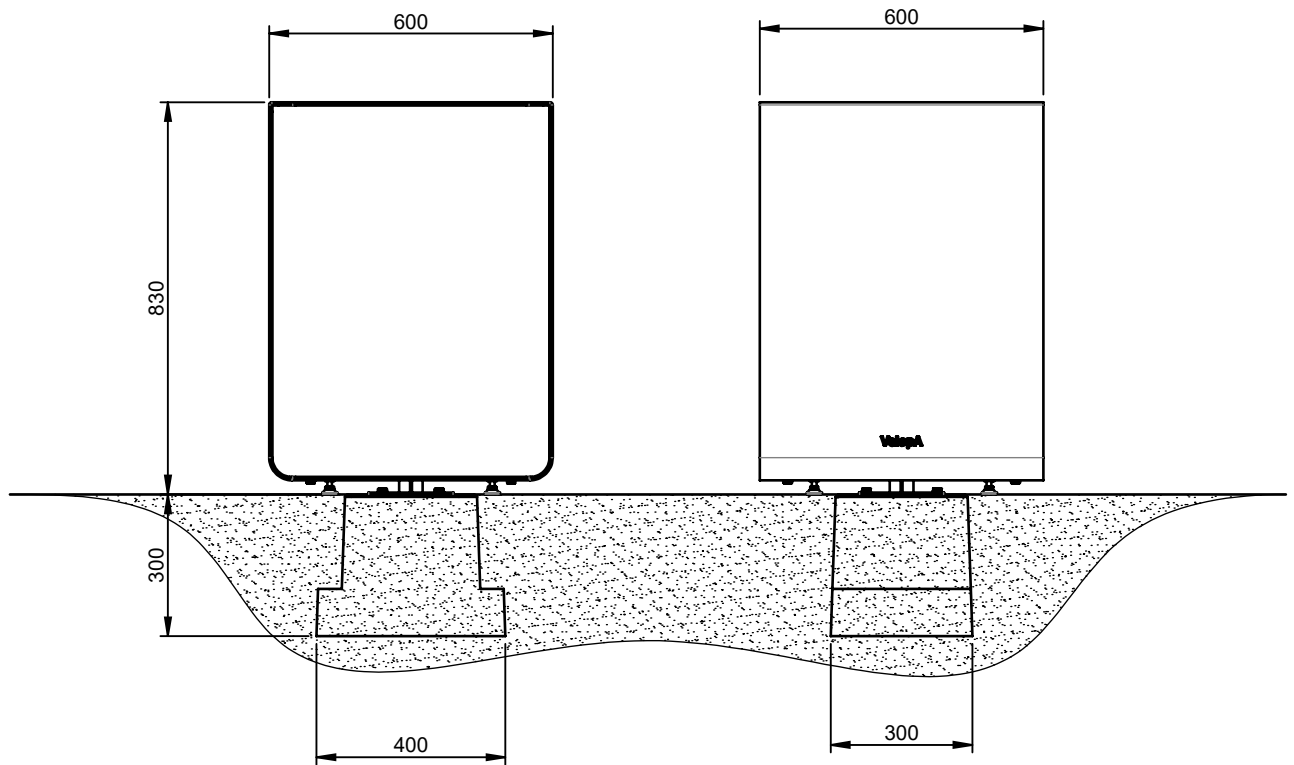

Reposa Planter

Item	Name	Qty.	Remark
1	Ground pin Etna	1	-
2	Concrete foot with 4 M10-tube inserts	1	4 thread bushes M10x60
3	Washer	4	DIN 125 - M10
4	hex bolt	4	DIN 933 - M10x35

Item	Name	Qty.	Remark
1	Bag 500L	1	-
7	CIRC Planter - Assembly 900	1	-

1

Item	Name	Qty.	Remark
1	Bag 250L	1	-
2	Ground pin Etna	1	-
3	Concrete foot with 4 M10-tube inserts	1	4 thread bushes M10x60
4	Washer	4	DIN 125 - M10
5	hex bolt	4	DIN 933 - M10x35
6	CIRC Planter - Assembly 600	1	-