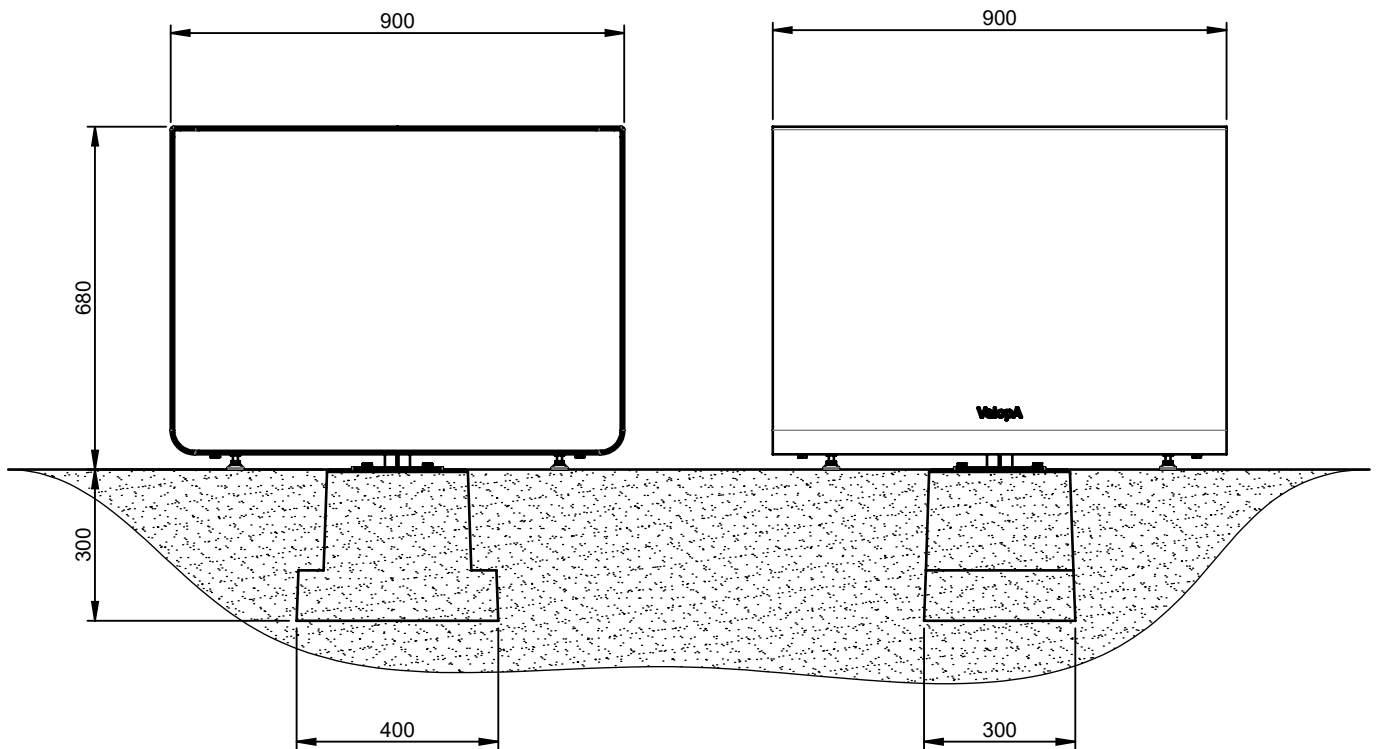

Reposa Planter

Item	Name	Qty.	Remark
1	Ground pin Etna	1	-
2	Concrete foot with 4 M10-tube inserts	1	4 thread bushes M10x60
3	Washer	4	DIN 125 - M10
4	hex bolt	4	DIN 933 - M10x35

Item	Name	Qty.	Remark
1	Bag 500L	1	-
7	CIRC Planter - Assembly 900	1	-

1

Item	Name	Qty.	Remark
1	Bag 250L	1	-
2	Ground pin Etna	1	-
3	Concrete foot with 4 M10-tube inserts	1	4 thread bushes M10x60
4	Washer	4	DIN 125 - M10
5	hex bolt	4	DIN 933 - M10x35
6	CIRC Planter - Assembly 600	1	-