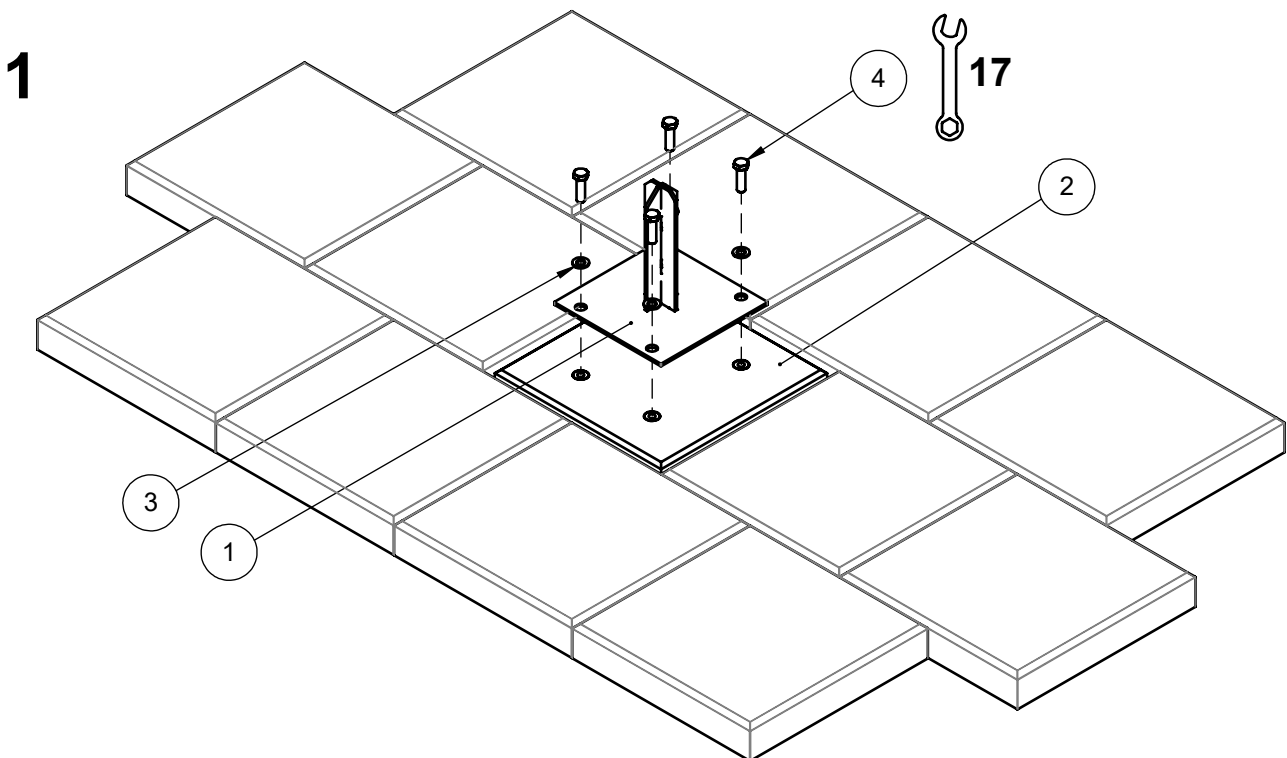

Reposa Planter

Item	Name	Qty.	Remark
1	Ground pin Etna	1	-
2	Concrete foot with 4 M10-tube inserts	1	4 thread bushes M10x60
3	Washer	4	DIN 125 - M10
4	hex bolt	4	DIN 933 - M10x35

Item	Name	Qty.	Remark
1	Bag 500L	1	-
7	CIRC Planter - Assembly 900	1	-

1

Item	Name	Qty.	Remark
1	Bag 250L	1	-
2	Ground pin Etna	1	-
3	Concrete foot with 4 M10-tube inserts	1	4 thread bushes M10x60
4	Washer	4	DIN 125 - M10
5	hex bolt	4	DIN 933 - M10x35
6	CIRC Planter - Assembly 600	1	-