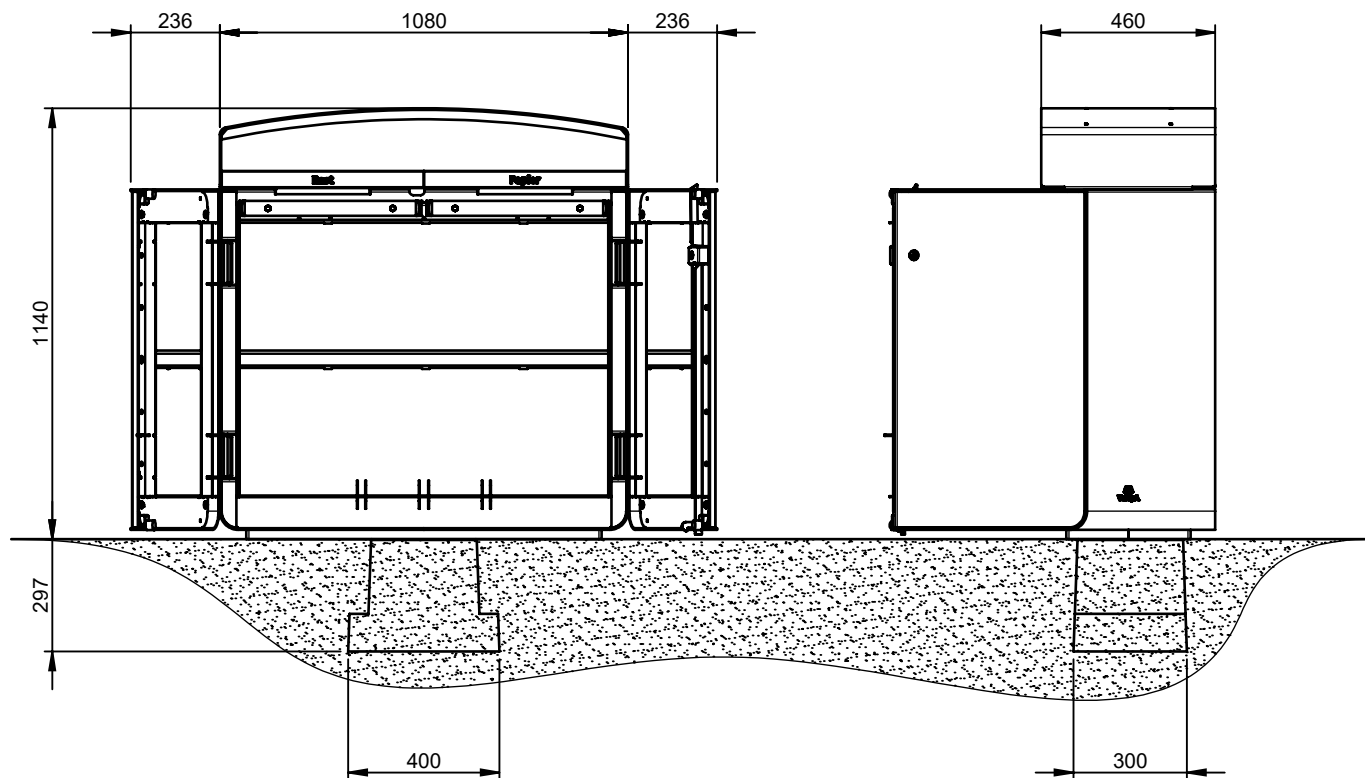

Reposa Bin

Item	Name	Qty.	Remark
1	Reposa Bin 1 x 110L	1	-
2	Concrete foot with 4 M10-tube inserts	1	4 thread bushes M10x60
4	Socket head cap screw	4	DIN 912 - M10x30

Item	Name	Qty.	Remark
1	Reposa Bin 2 x 110L / 3 x 70L	1	-
2	Concrete foot with 4 M10-tube inserts	1	4 thread bushes M10x60
3	Socket head cap screw	4	DIN 912 - M10x30

Item	Name	Qty.	Remark
1	Reposa Bin 2 x 110L / 3 x 70L	1	-
2	Concrete foot with 4 M10-tube inserts	1	4 thread bushes M10x60
3	Socket head cap screw	4	DIN 912 - M10x30