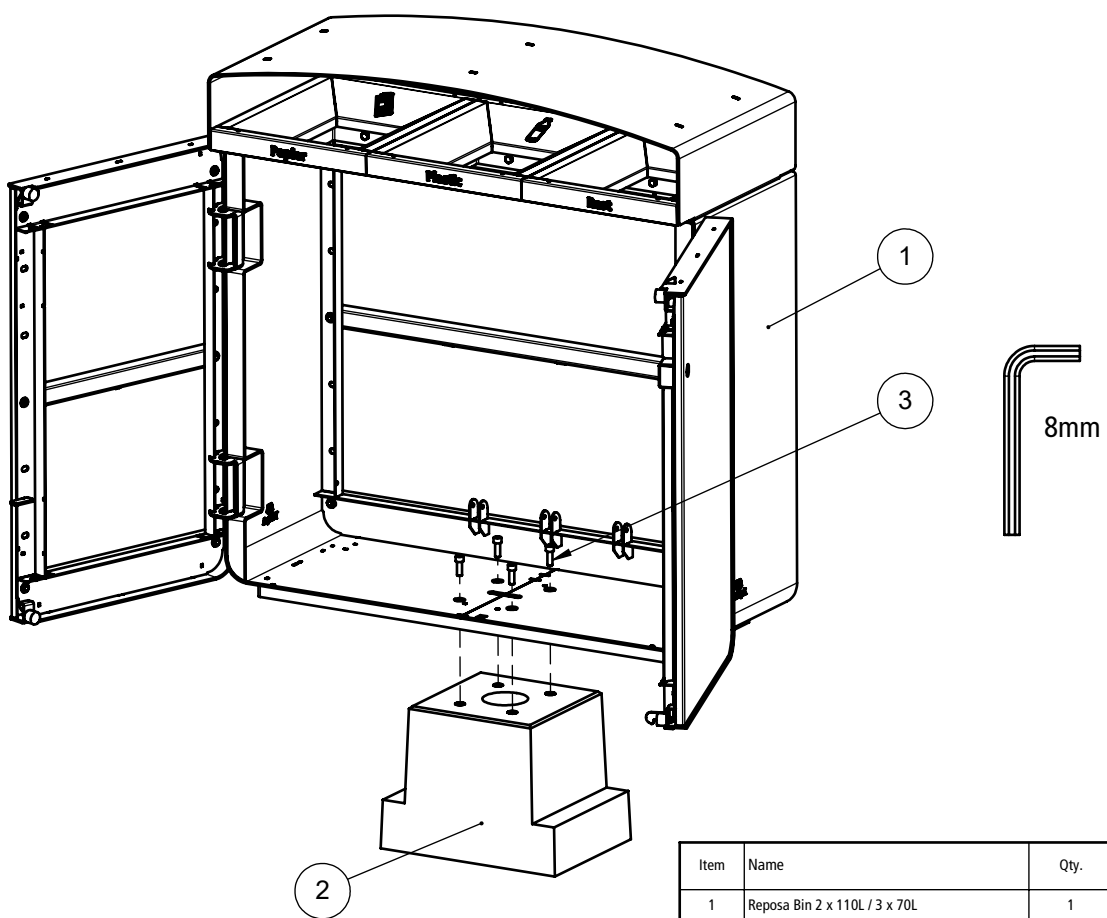

Reposa Bin

Item	Name	Qty.	Remark
1	Reposa Bin 1 x 110L	1	-
2	Concrete foot with 4 M10-tube inserts	1	4 thread bushes M10x60
4	Socket head cap screw	4	DIN 912 - M10x30

Item	Name	Qty.	Remark
1	Reposa Bin 2 x 110L / 3 x 70L	1	-
2	Concrete foot with 4 M10-tube inserts	1	4 thread bushes M10x60
3	Socket head cap screw	4	DIN 912 - M10x30

Item	Name	Qty.	Remark
1	Reposa Bin 2 x 110L / 3 x 70L	1	-
2	Concrete foot with 4 M10-tube inserts	1	4 thread bushes M10x60
3	Socket head cap screw	4	DIN 912 - M10x30