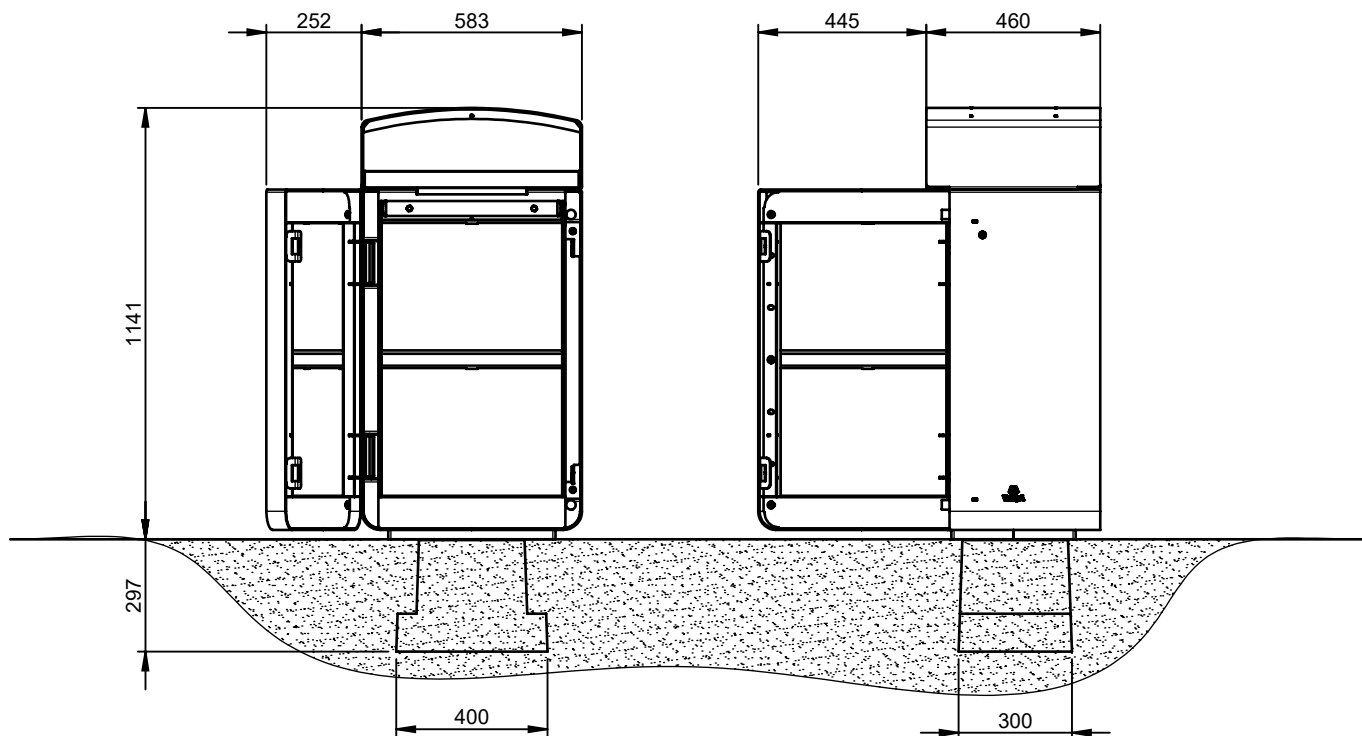

Reposa Bin

Item	Name	Qty.	Remark
1	Reposa Bin 1 x 110L	1	-
2	Concrete foot with 4 M10-tube inserts	1	4 thread bushes M10x60
4	Socket head cap screw	4	DIN 912 - M10x30

Item	Name	Qty.	Remark
1	Reposa Bin 2 x 110L / 3 x 70L	1	-
2	Concrete foot with 4 M10-tube inserts	1	4 thread bushes M10x60
3	Socket head cap screw	4	DIN 912 - M10x30

Item	Name	Qty.	Remark
1	Reposa Bin 2 x 110L / 3 x 70L	1	-
2	Concrete foot with 4 M10-tube inserts	1	4 thread bushes M10x60
3	Socket head cap screw	4	DIN 912 - M10x30