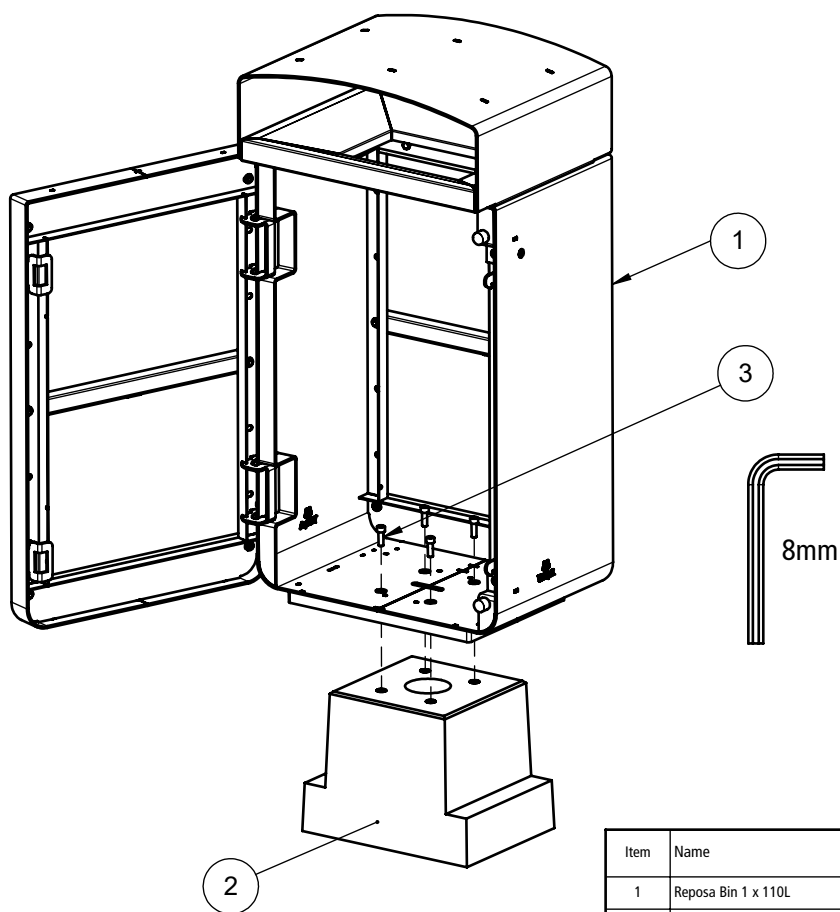

Reposa Bin

Item	Name	Qty.	Remark
1	Reposa Bin 1 x 110L	1	-
2	Concrete foot with 4 M10-tube inserts	1	4 thread bushes M10x60
4	Socket head cap screw	4	DIN 912 - M10x30

Item	Name	Qty.	Remark
1	Reposa Bin 2 x 110L / 3 x 70L	1	-
2	Concrete foot with 4 M10-tube inserts	1	4 thread bushes M10x60
3	Socket head cap screw	4	DIN 912 - M10x30

Item	Name	Qty.	Remark
1	Reposa Bin 2 x 110L / 3 x 70L	1	-
2	Concrete foot with 4 M10-tube inserts	1	4 thread bushes M10x60
3	Socket head cap screw	4	DIN 912 - M10x30