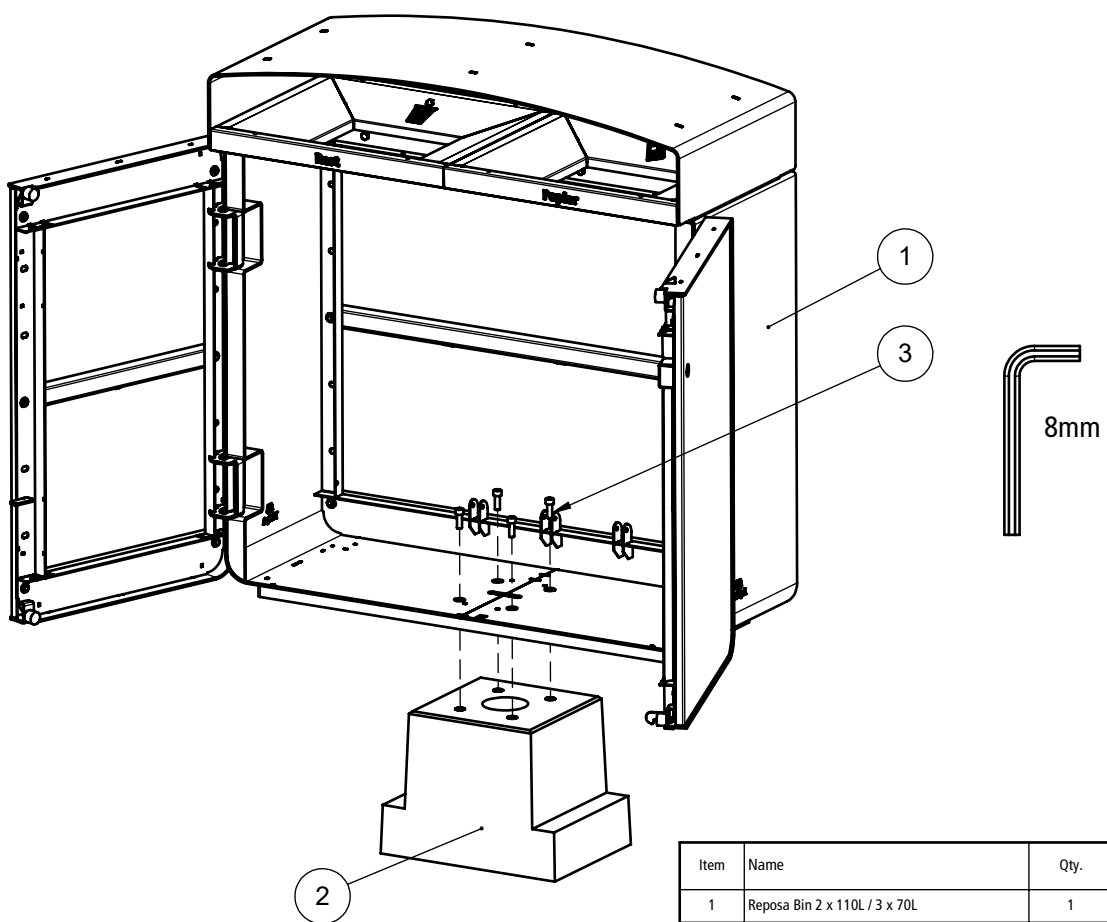

Reposa Bin

Item	Name	Qty.	Remark
1	Reposa Bin 1 x 110L	1	-
2	Concrete foot with 4 M10-tube inserts	1	4 thread bushes M10x60
4	Socket head cap screw	4	DIN 912 - M10x30

Item	Name	Qty.	Remark
1	Reposa Bin 2 x 110L / 3 x 70L	1	-
2	Concrete foot with 4 M10-tube inserts	1	4 thread bushes M10x60
3	Socket head cap screw	4	DIN 912 - M10x30

Item	Name	Qty.	Remark
1	Reposa Bin 2 x 110L / 3 x 70L	1	-
2	Concrete foot with 4 M10-tube inserts	1	4 thread bushes M10x60
3	Socket head cap screw	4	DIN 912 - M10x30