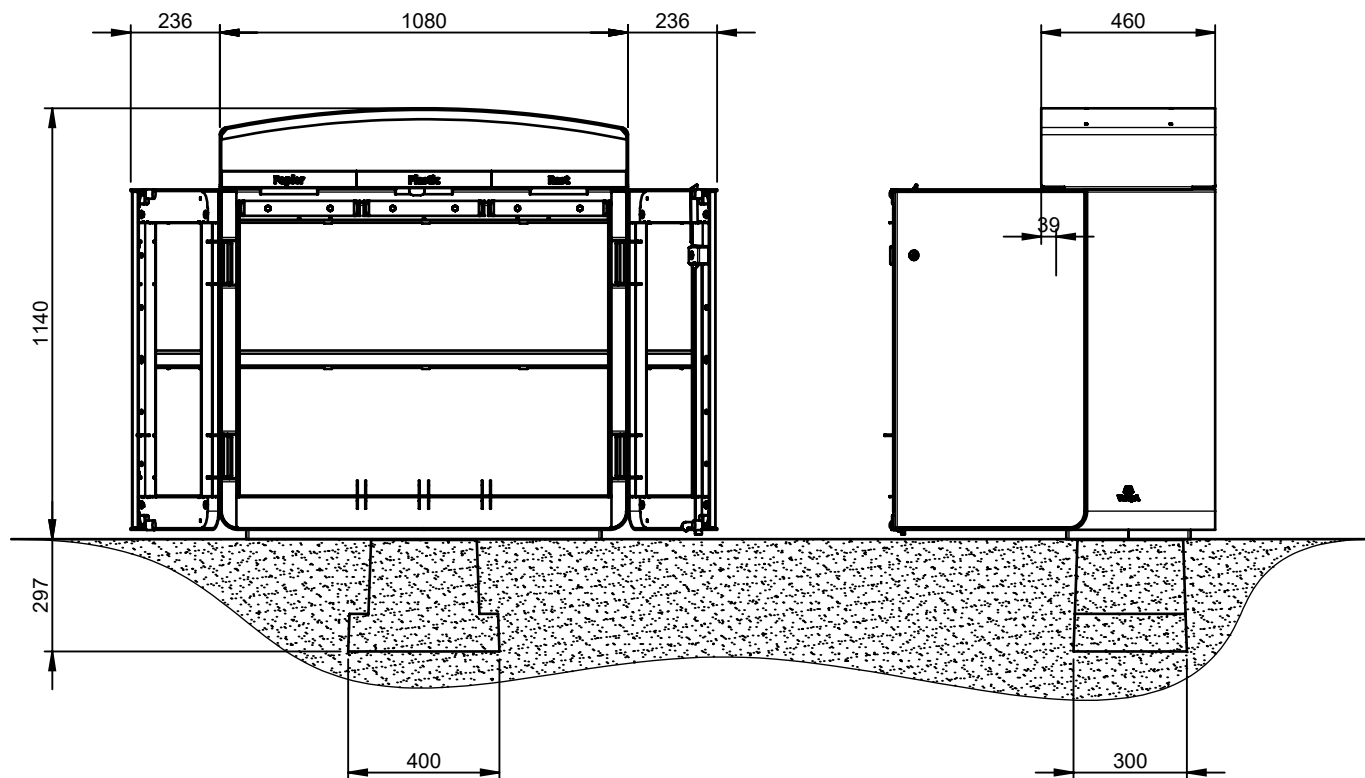

Reposa Bin

Item	Name	Qty.	Remark
1	Reposa Bin 1 x 110L	1	-
2	Concrete foot with 4 M10-tube inserts	1	4 thread bushes M10x60
4	Socket head cap screw	4	DIN 912 - M10x30

Item	Name	Qty.	Remark
1	Reposa Bin 2 x 110L / 3 x 70L	1	-
2	Concrete foot with 4 M10-tube inserts	1	4 thread bushes M10x60
3	Socket head cap screw	4	DIN 912 - M10x30

Item	Name	Qty.	Remark
1	Reposa Bin 2 x 110L / 3 x 70L	1	-
2	Concrete foot with 4 M10-tube inserts	1	4 thread bushes M10x60
3	Socket head cap screw	4	DIN 912 - M10x30