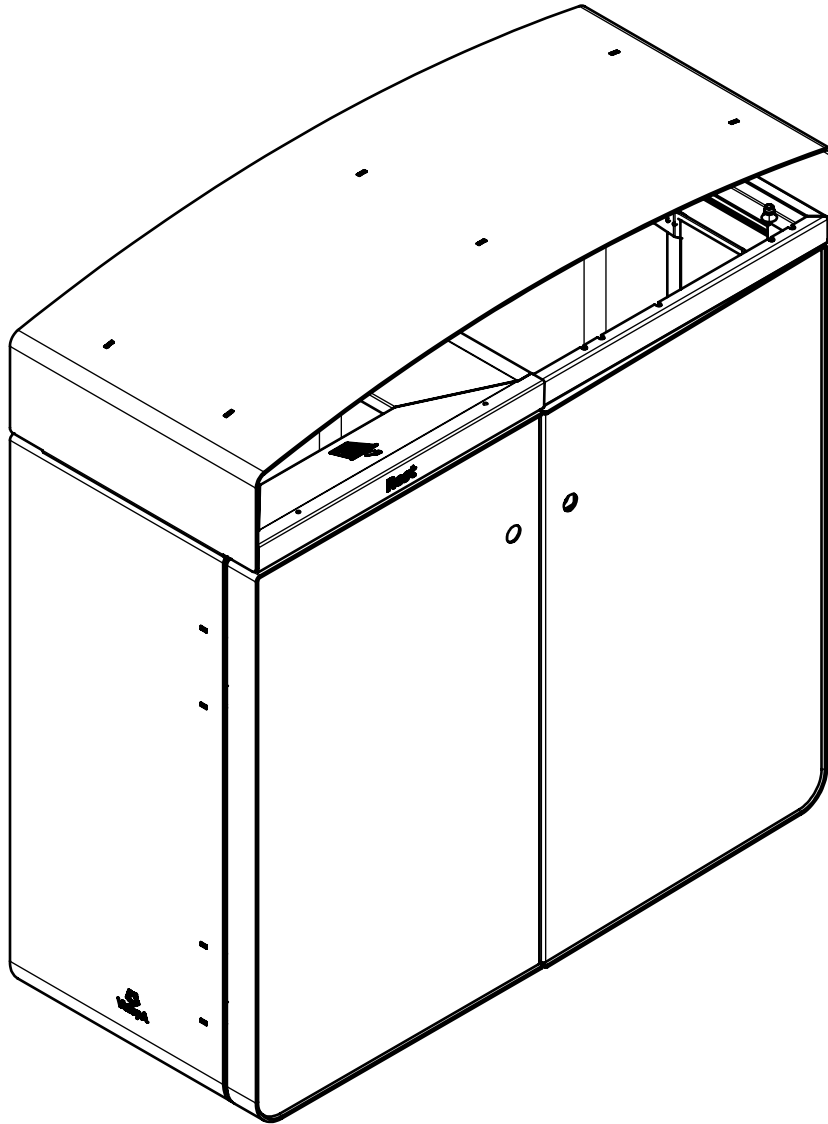

Reposa Bin

Item	Name	Qty.	Remark
1	Reposa Bin 1 x 110L	1	-
2	Concrete foot with 4 M10-tube inserts	1	4 thread bushes M10x60
4	Socket head cap screw	4	DIN 912 - M10x30

Item	Name	Qty.	Remark
1	Reposa Bin 2 x 110L / 3 x 70L	1	-
2	Concrete foot with 4 M10-tube inserts	1	4 thread bushes M10x60
3	Socket head cap screw	4	DIN 912 - M10x30

Item	Name	Qty.	Remark
1	Reposa Bin 2 x 110L / 3 x 70L	1	-
2	Concrete foot with 4 M10-tube inserts	1	4 thread bushes M10x60
3	Socket head cap screw	4	DIN 912 - M10x30